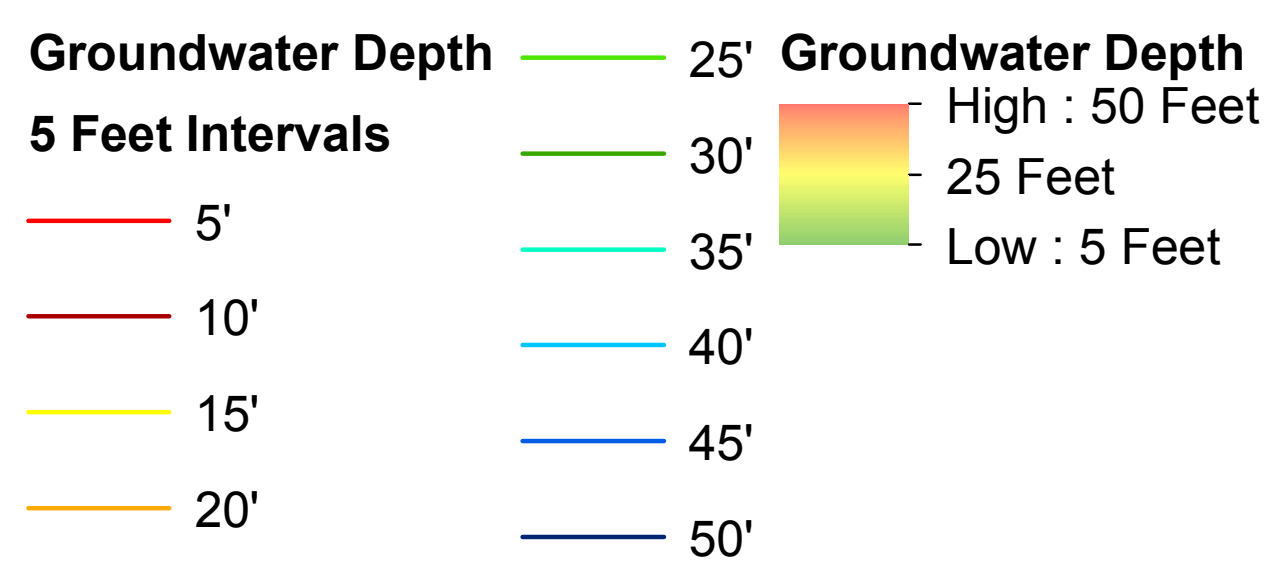

- Legend**
- Streets
 - Waterway
 - Westlands Water District Boundary
 - Township/Range
 - Sections

**Generalized Depth of
Shallow Groundwater Surface
October 2015**

WESTLANDS WATER DISTRICT
3130 N. FRESNO ST.
FRESNO, CALIFORNIA 93703
559.224.1523 FAX 559.241.6277