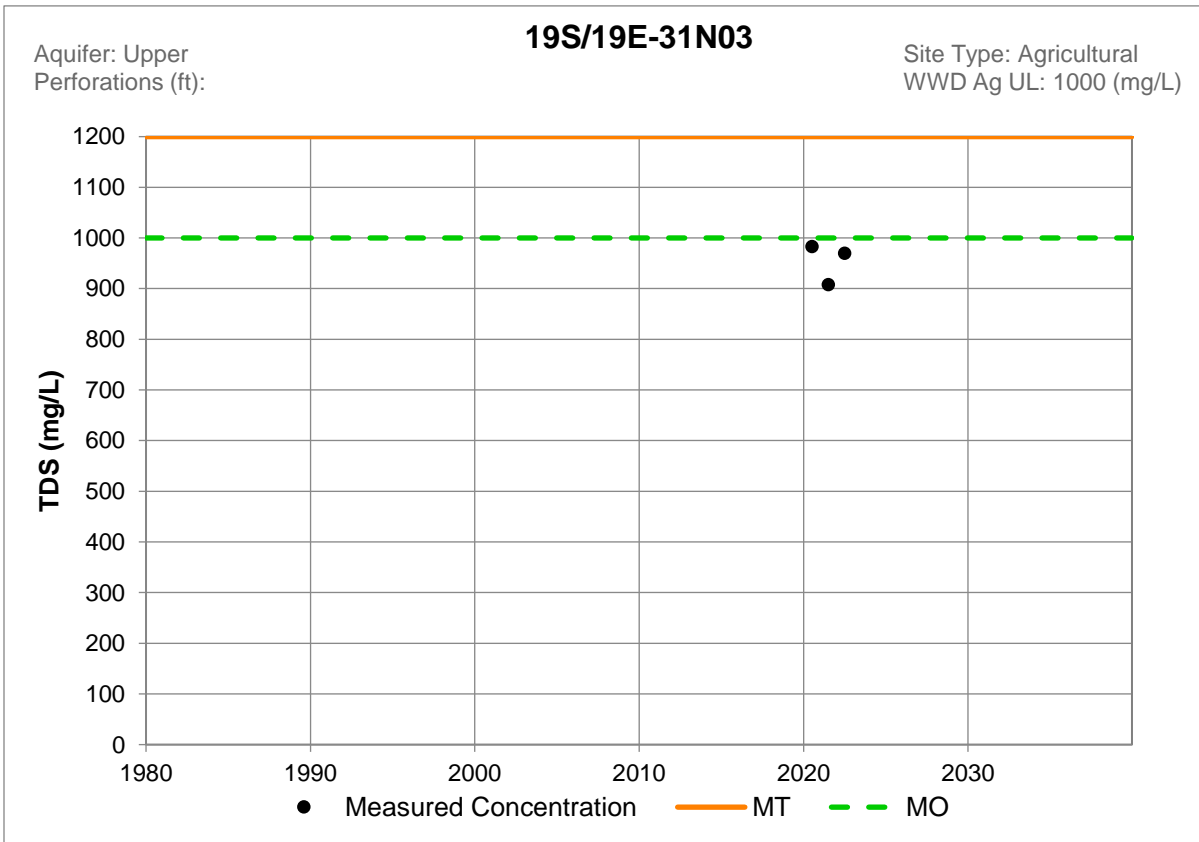

DRAFT

**APPENDIX 3E
TDS TIMESERIES
FOR REPRESENTATIVE MONITORING SITES**

DRAFT

DRAFT

DRAFT

DRAFT

DRAFT

DRAFT