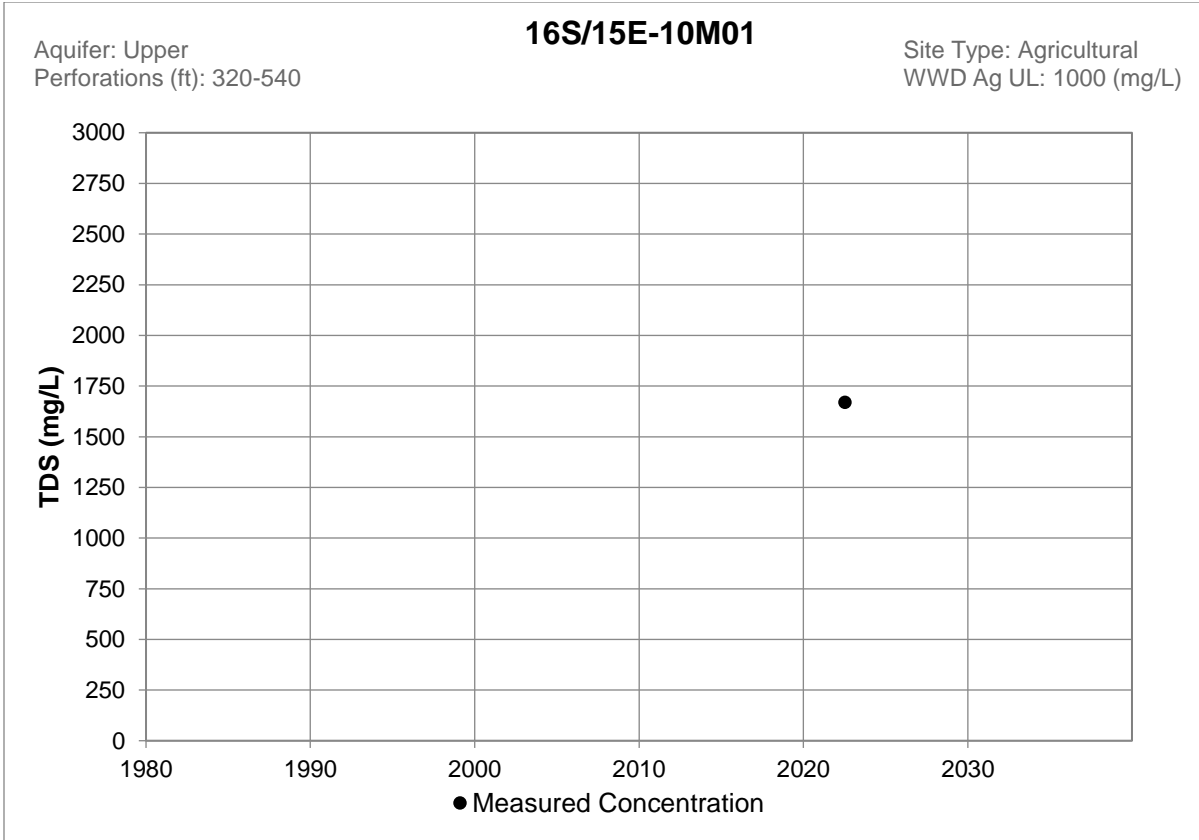

DRAFT

**APPENDIX 3E
TDS TIMESERIES
FOR REPRESENTATIVE MONITORING SITES**

DRAFT

DRAFT

DRAFT

DRAFT

DRAFT

DRAFT