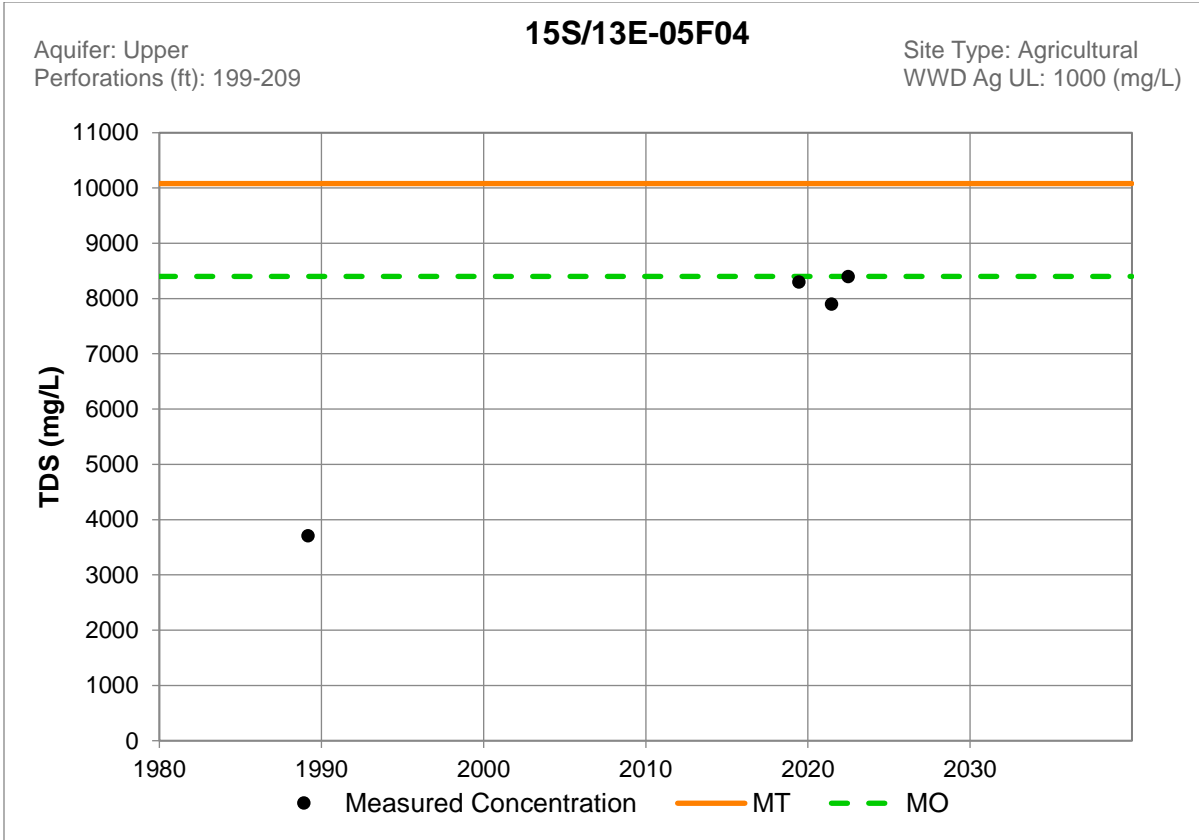

DRAFT

**APPENDIX 3E
TDS TIMESERIES
FOR REPRESENTATIVE MONITORING SITES**

DRAFT

DRAFT

DRAFT

DRAFT

DRAFT

DRAFT