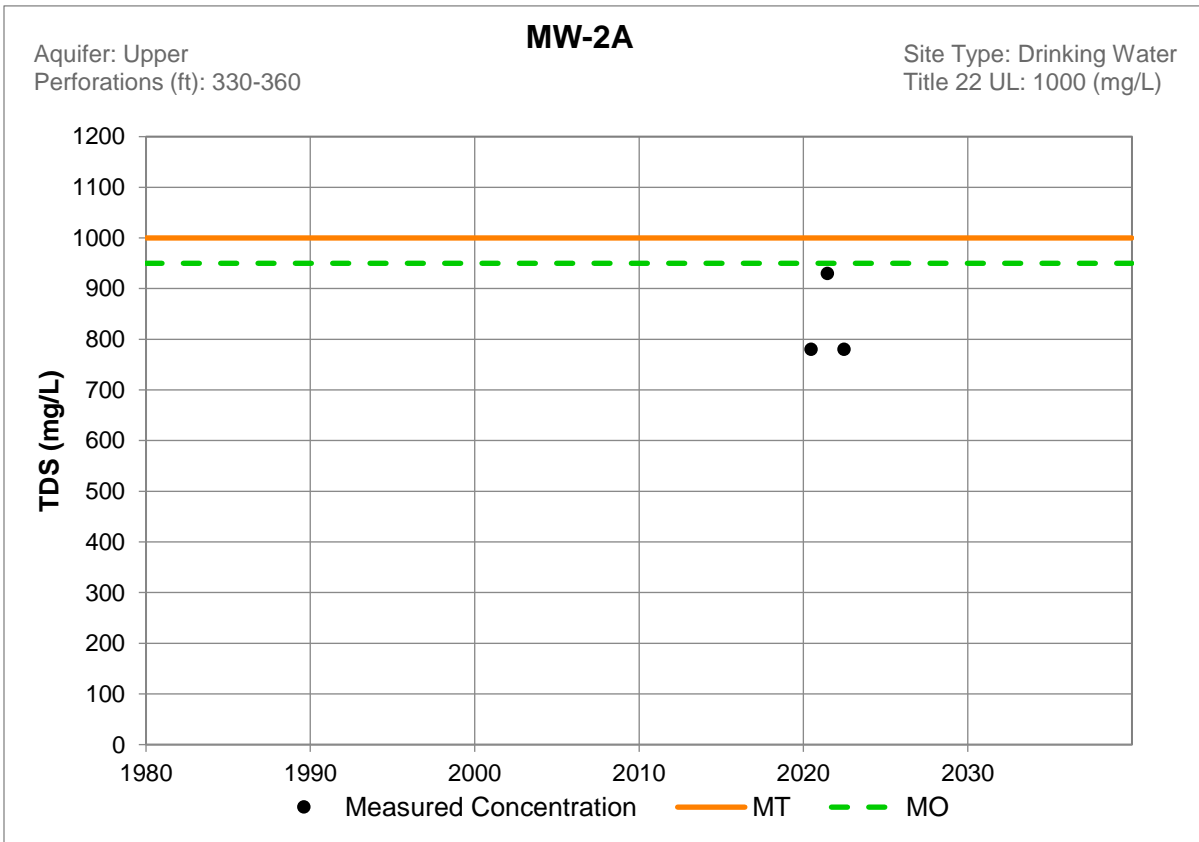

DRAFT

**APPENDIX 3E
TDS TIMESERIES
FOR REPRESENTATIVE MONITORING SITES**

DRAFT

DRAFT

DRAFT

DRAFT

DRAFT

DRAFT