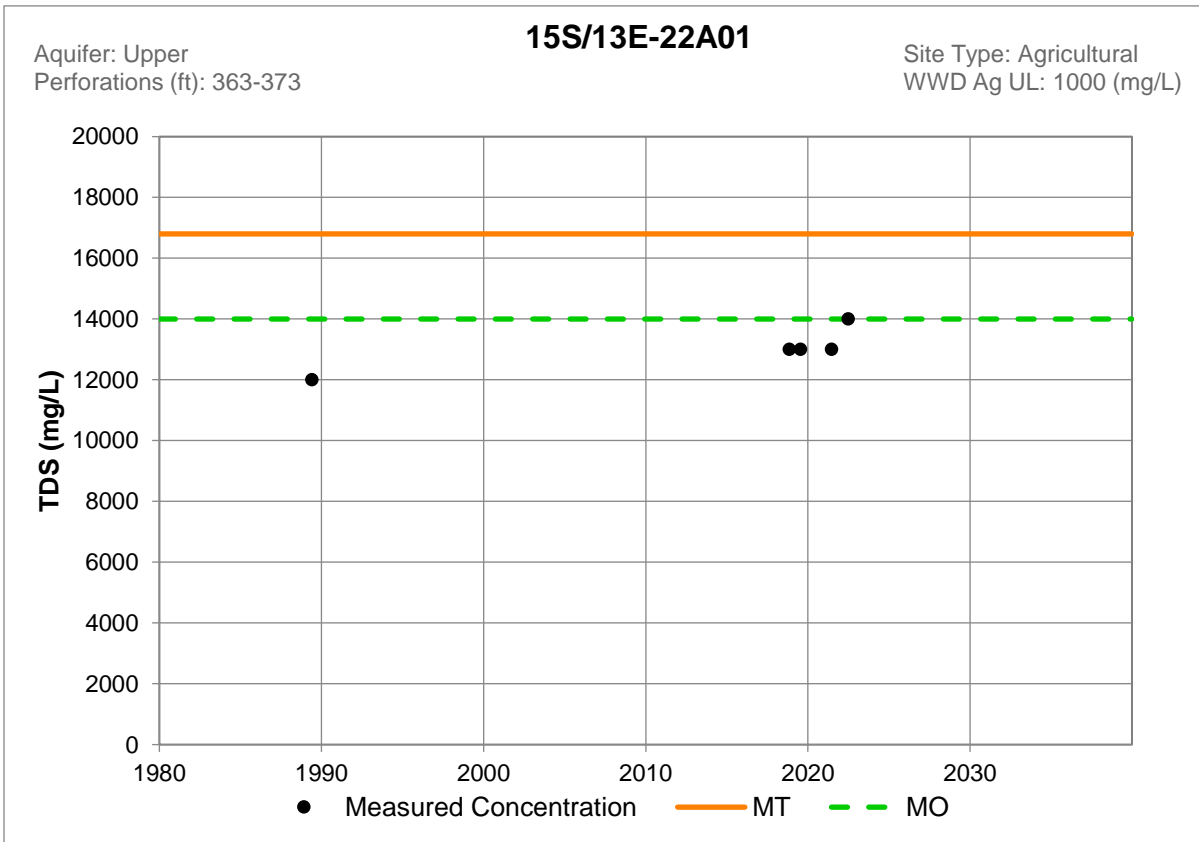

DRAFT

**APPENDIX 3E
TDS TIMESERIES
FOR REPRESENTATIVE MONITORING SITES**

DRAFT

DRAFT

DRAFT

DRAFT

DRAFT

DRAFT