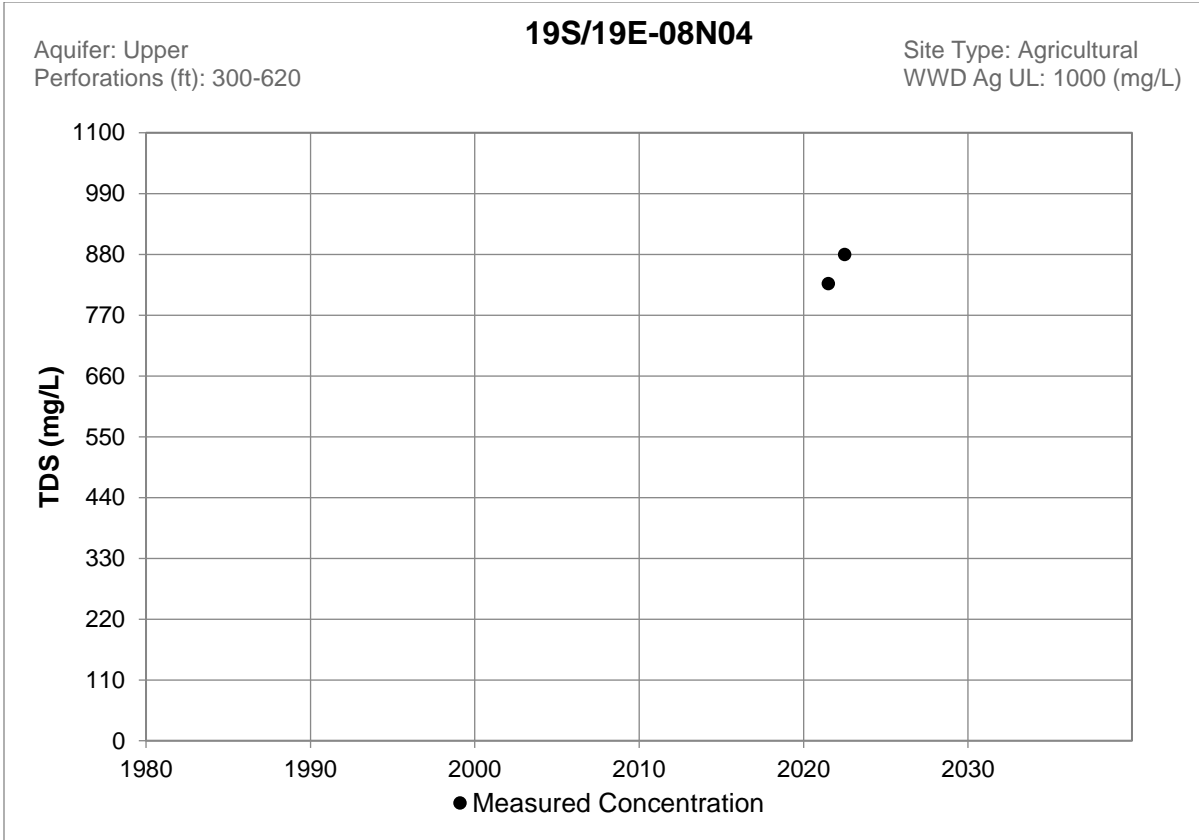

DRAFT

**APPENDIX 3E
TDS TIMESERIES
FOR REPRESENTATIVE MONITORING SITES**

DRAFT

DRAFT

DRAFT

DRAFT

DRAFT

DRAFT