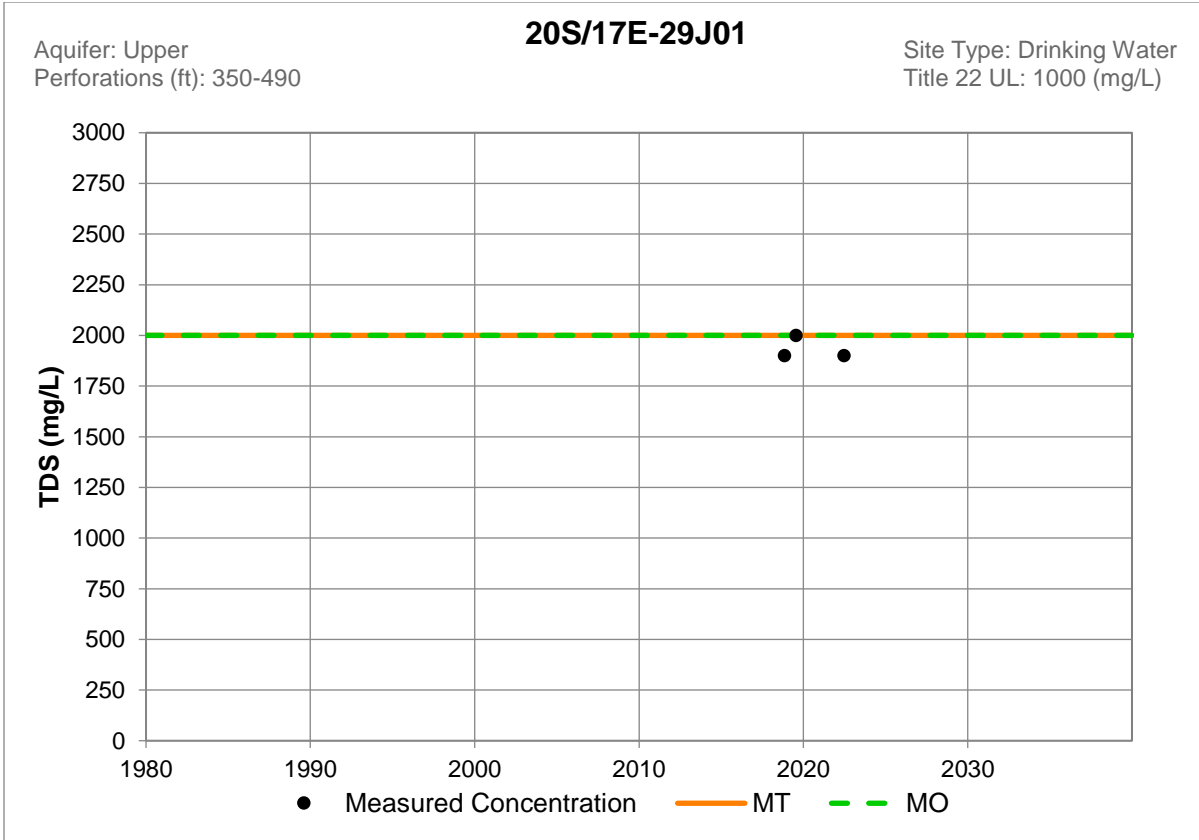

DRAFT

**APPENDIX 3E
TDS TIMESERIES
FOR REPRESENTATIVE MONITORING SITES**

DRAFT

DRAFT

DRAFT

DRAFT

DRAFT

DRAFT