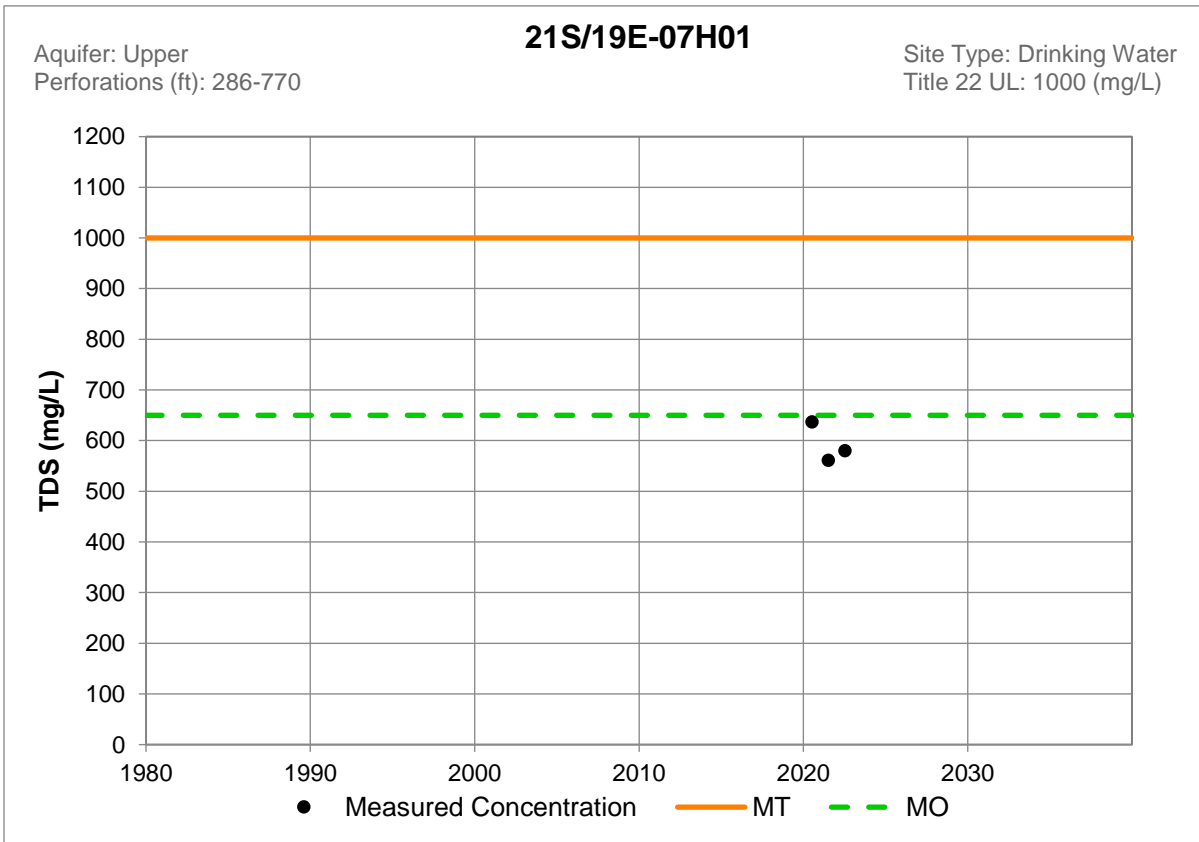

DRAFT

**APPENDIX 3E
TDS TIMESERIES
FOR REPRESENTATIVE MONITORING SITES**

DRAFT

DRAFT

DRAFT

DRAFT

DRAFT

DRAFT