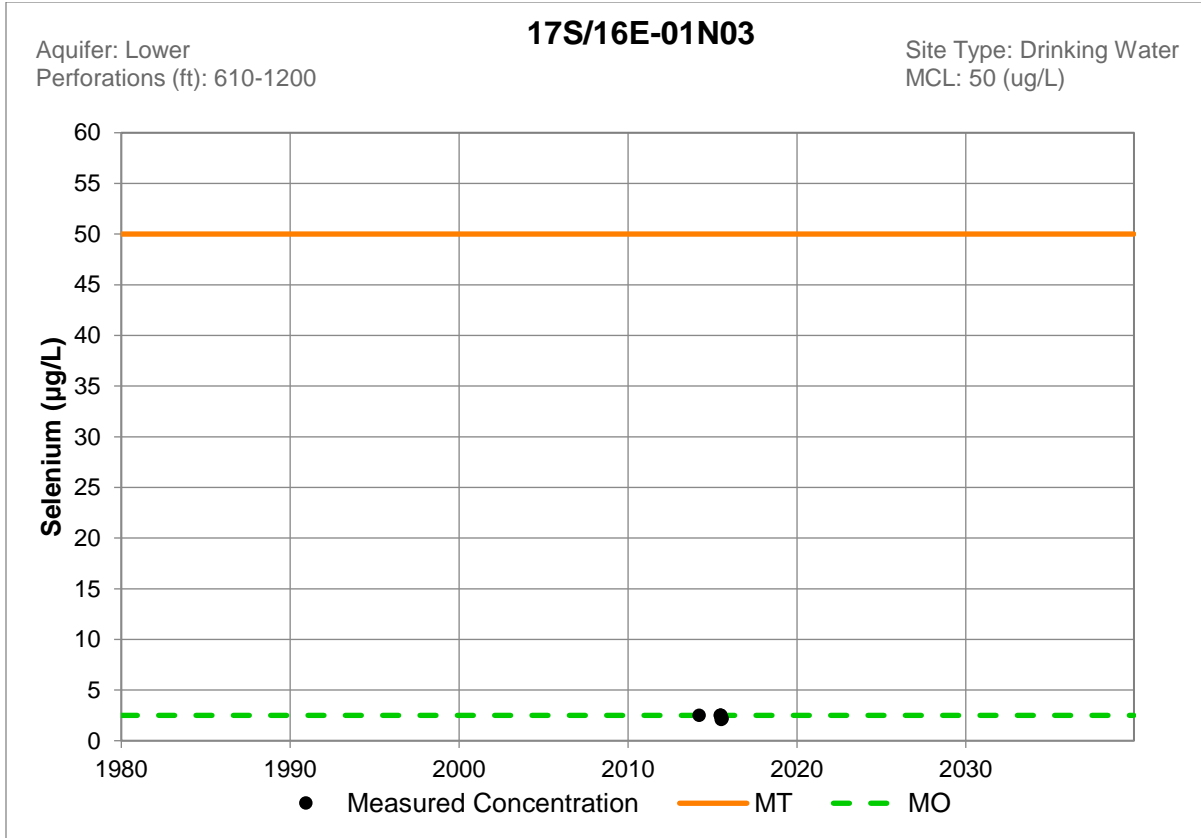

DRAFT

APPENDIX 3J
SELENIUM TIMESERIES
FOR REPRESENTATIVE MONITORING SITES

DRAFT

DRAFT

DRAFT

DRAFT

DRAFT