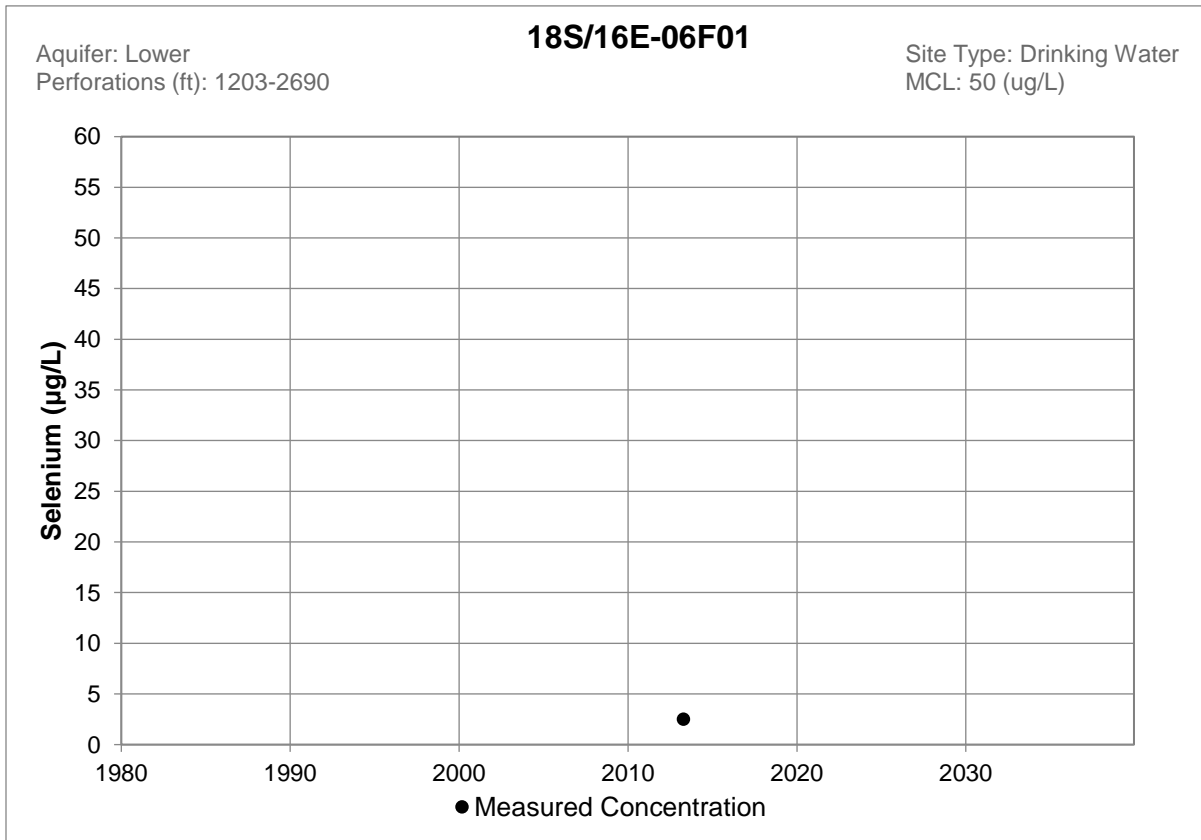

DRAFT

APPENDIX 3J
SELENIUM TIMESERIES
FOR REPRESENTATIVE MONITORING SITES

DRAFT

DRAFT

DRAFT

DRAFT

DRAFT