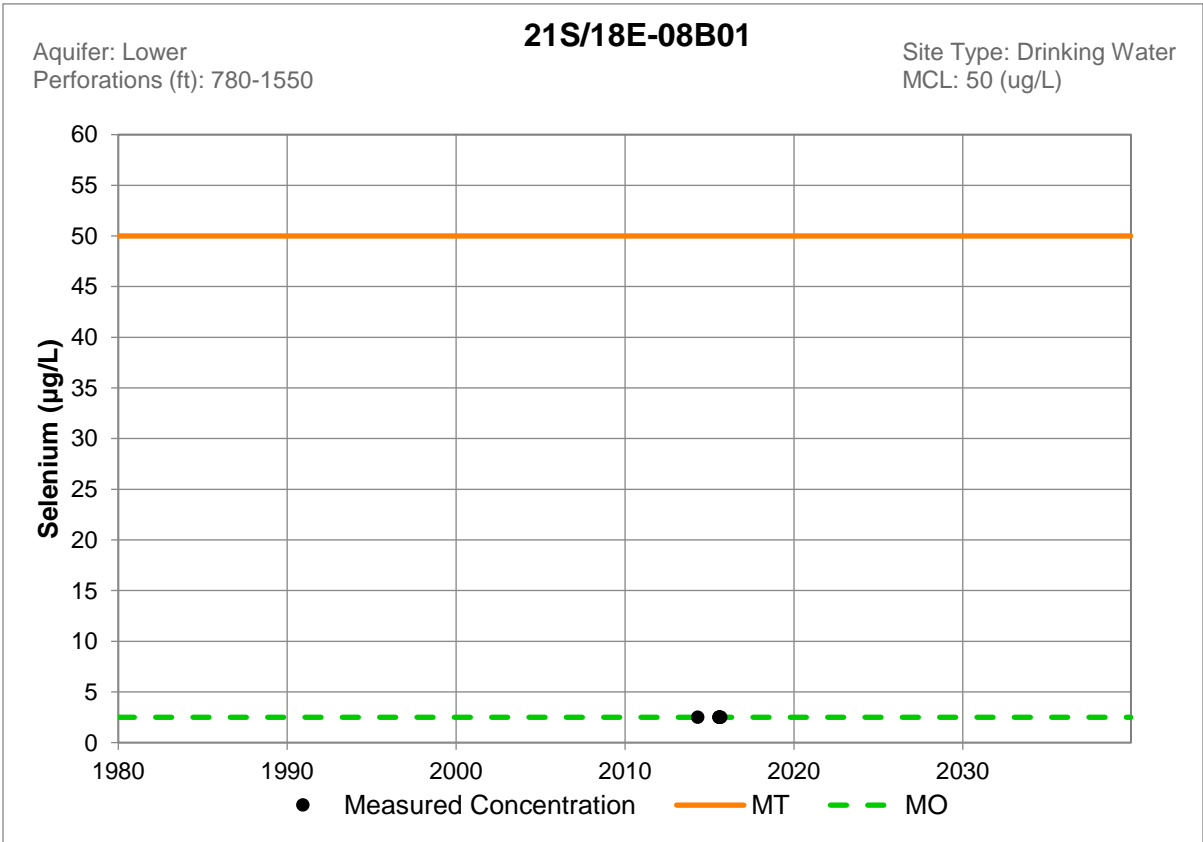

DRAFT

APPENDIX 3J
SELENIUM TIMESERIES
FOR REPRESENTATIVE MONITORING SITES

DRAFT

DRAFT

DRAFT

DRAFT

DRAFT