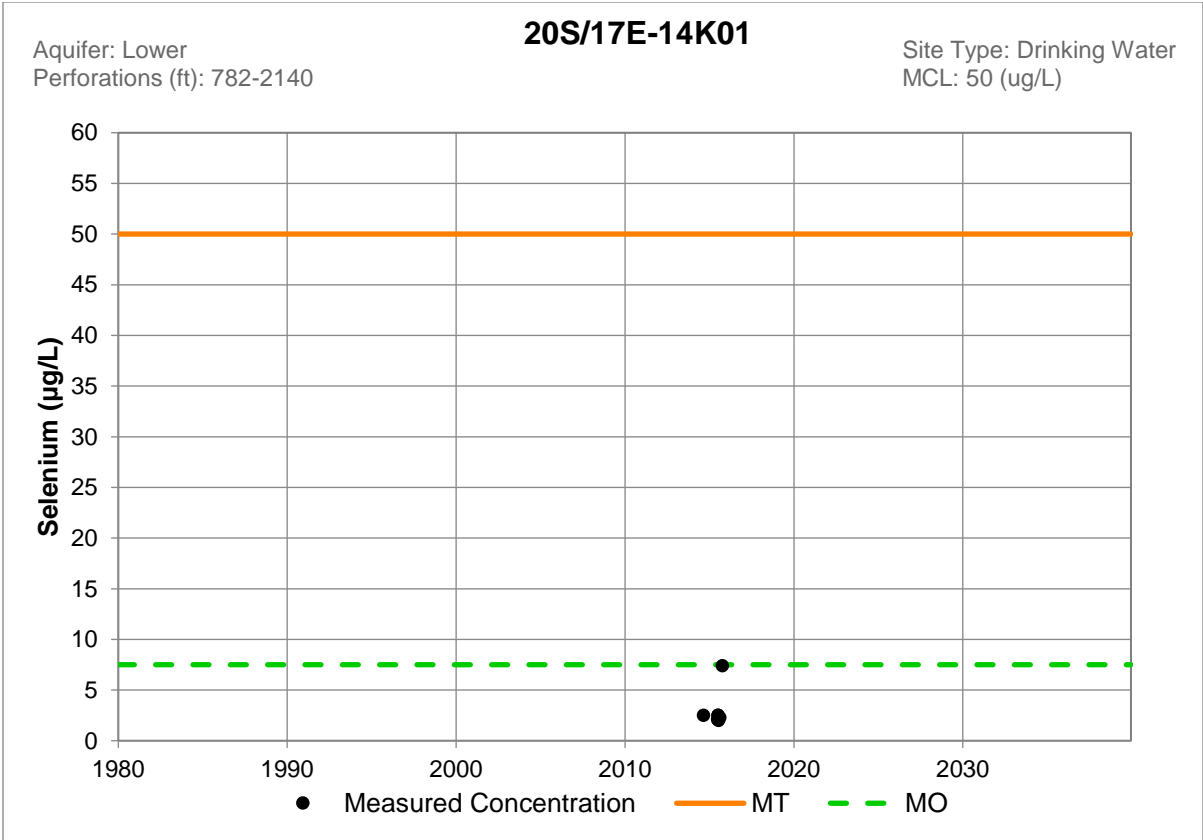

DRAFT

APPENDIX 3J
SELENIUM TIMESERIES
FOR REPRESENTATIVE MONITORING SITES

DRAFT

DRAFT

DRAFT

DRAFT

DRAFT