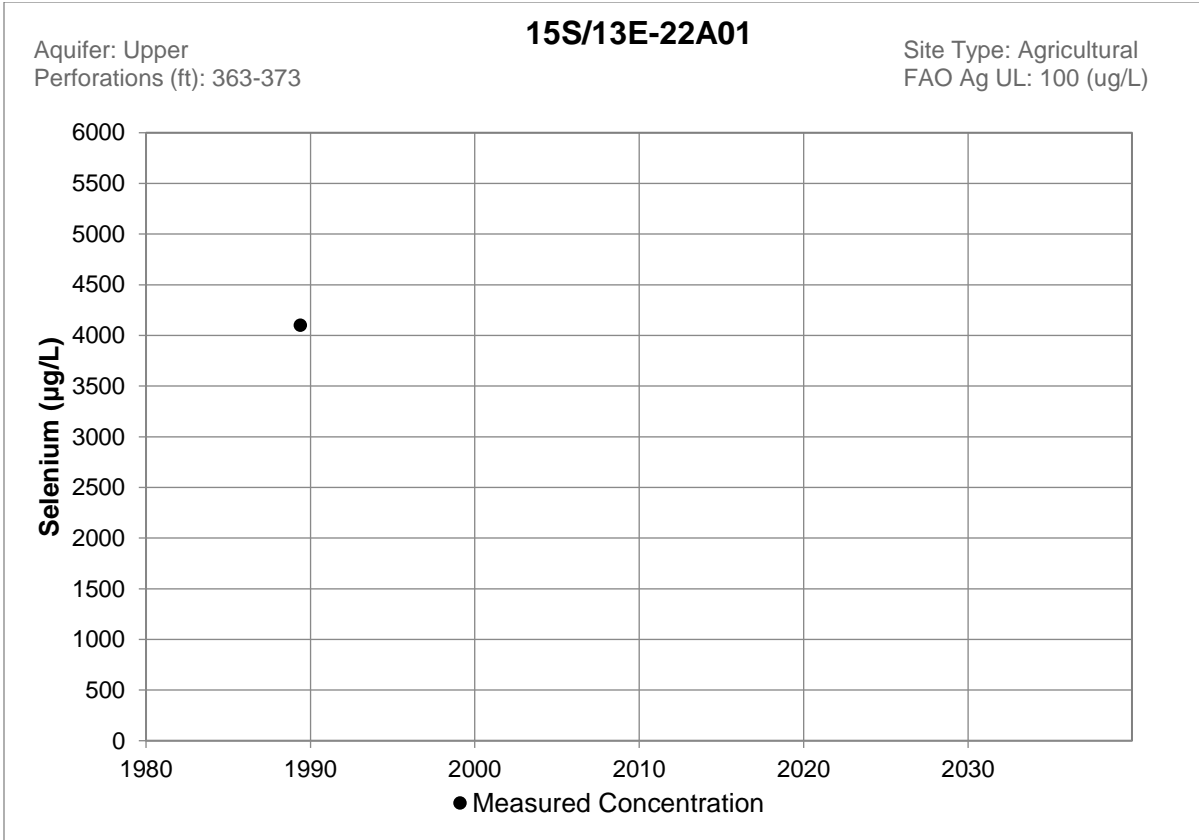

DRAFT

APPENDIX 3J
SELENIUM TIMESERIES
FOR REPRESENTATIVE MONITORING SITES

DRAFT

DRAFT

DRAFT

DRAFT

DRAFT