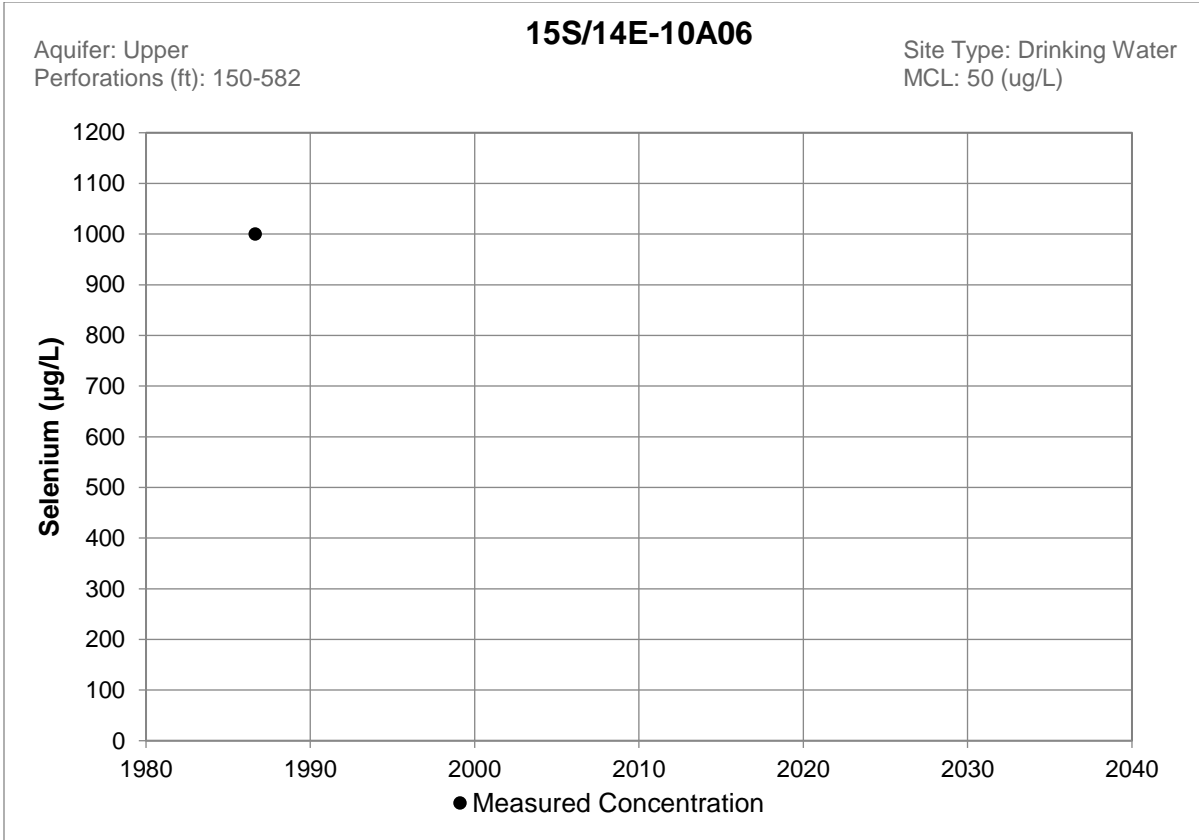

DRAFT

APPENDIX 3J
SELENIUM TIMESERIES
FOR REPRESENTATIVE MONITORING SITES

DRAFT

DRAFT

DRAFT

DRAFT

DRAFT