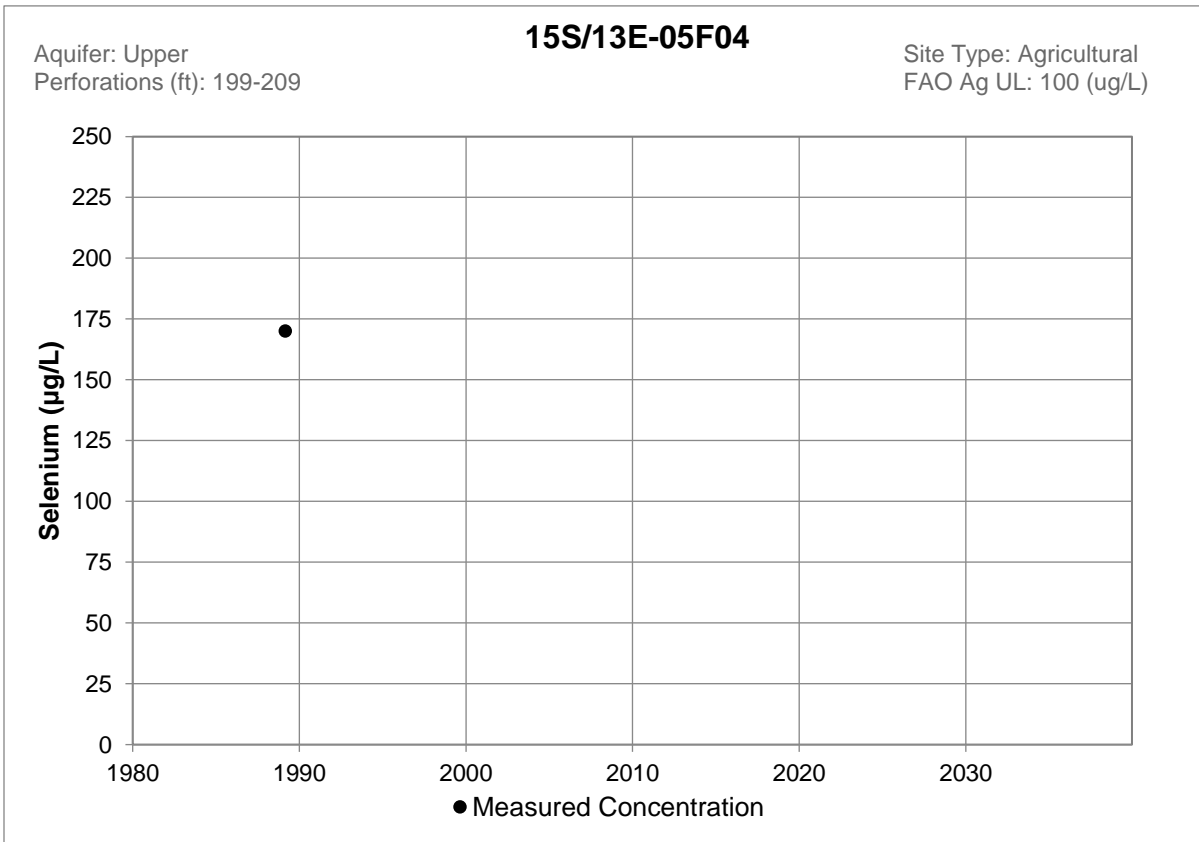

DRAFT

APPENDIX 3J
SELENIUM TIMESERIES
FOR REPRESENTATIVE MONITORING SITES

DRAFT

DRAFT

DRAFT

DRAFT

DRAFT