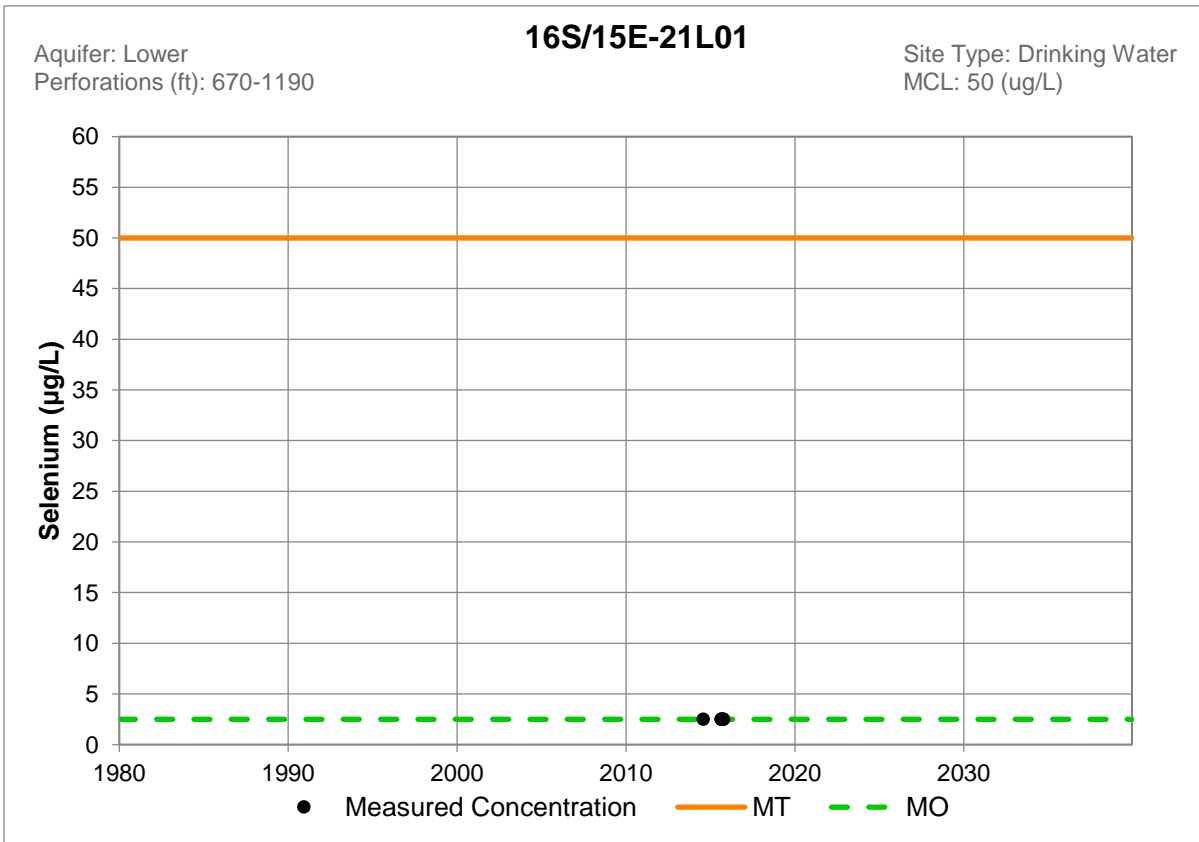

DRAFT

APPENDIX 3J
SELENIUM TIMESERIES
FOR REPRESENTATIVE MONITORING SITES

DRAFT

DRAFT

DRAFT

DRAFT

DRAFT